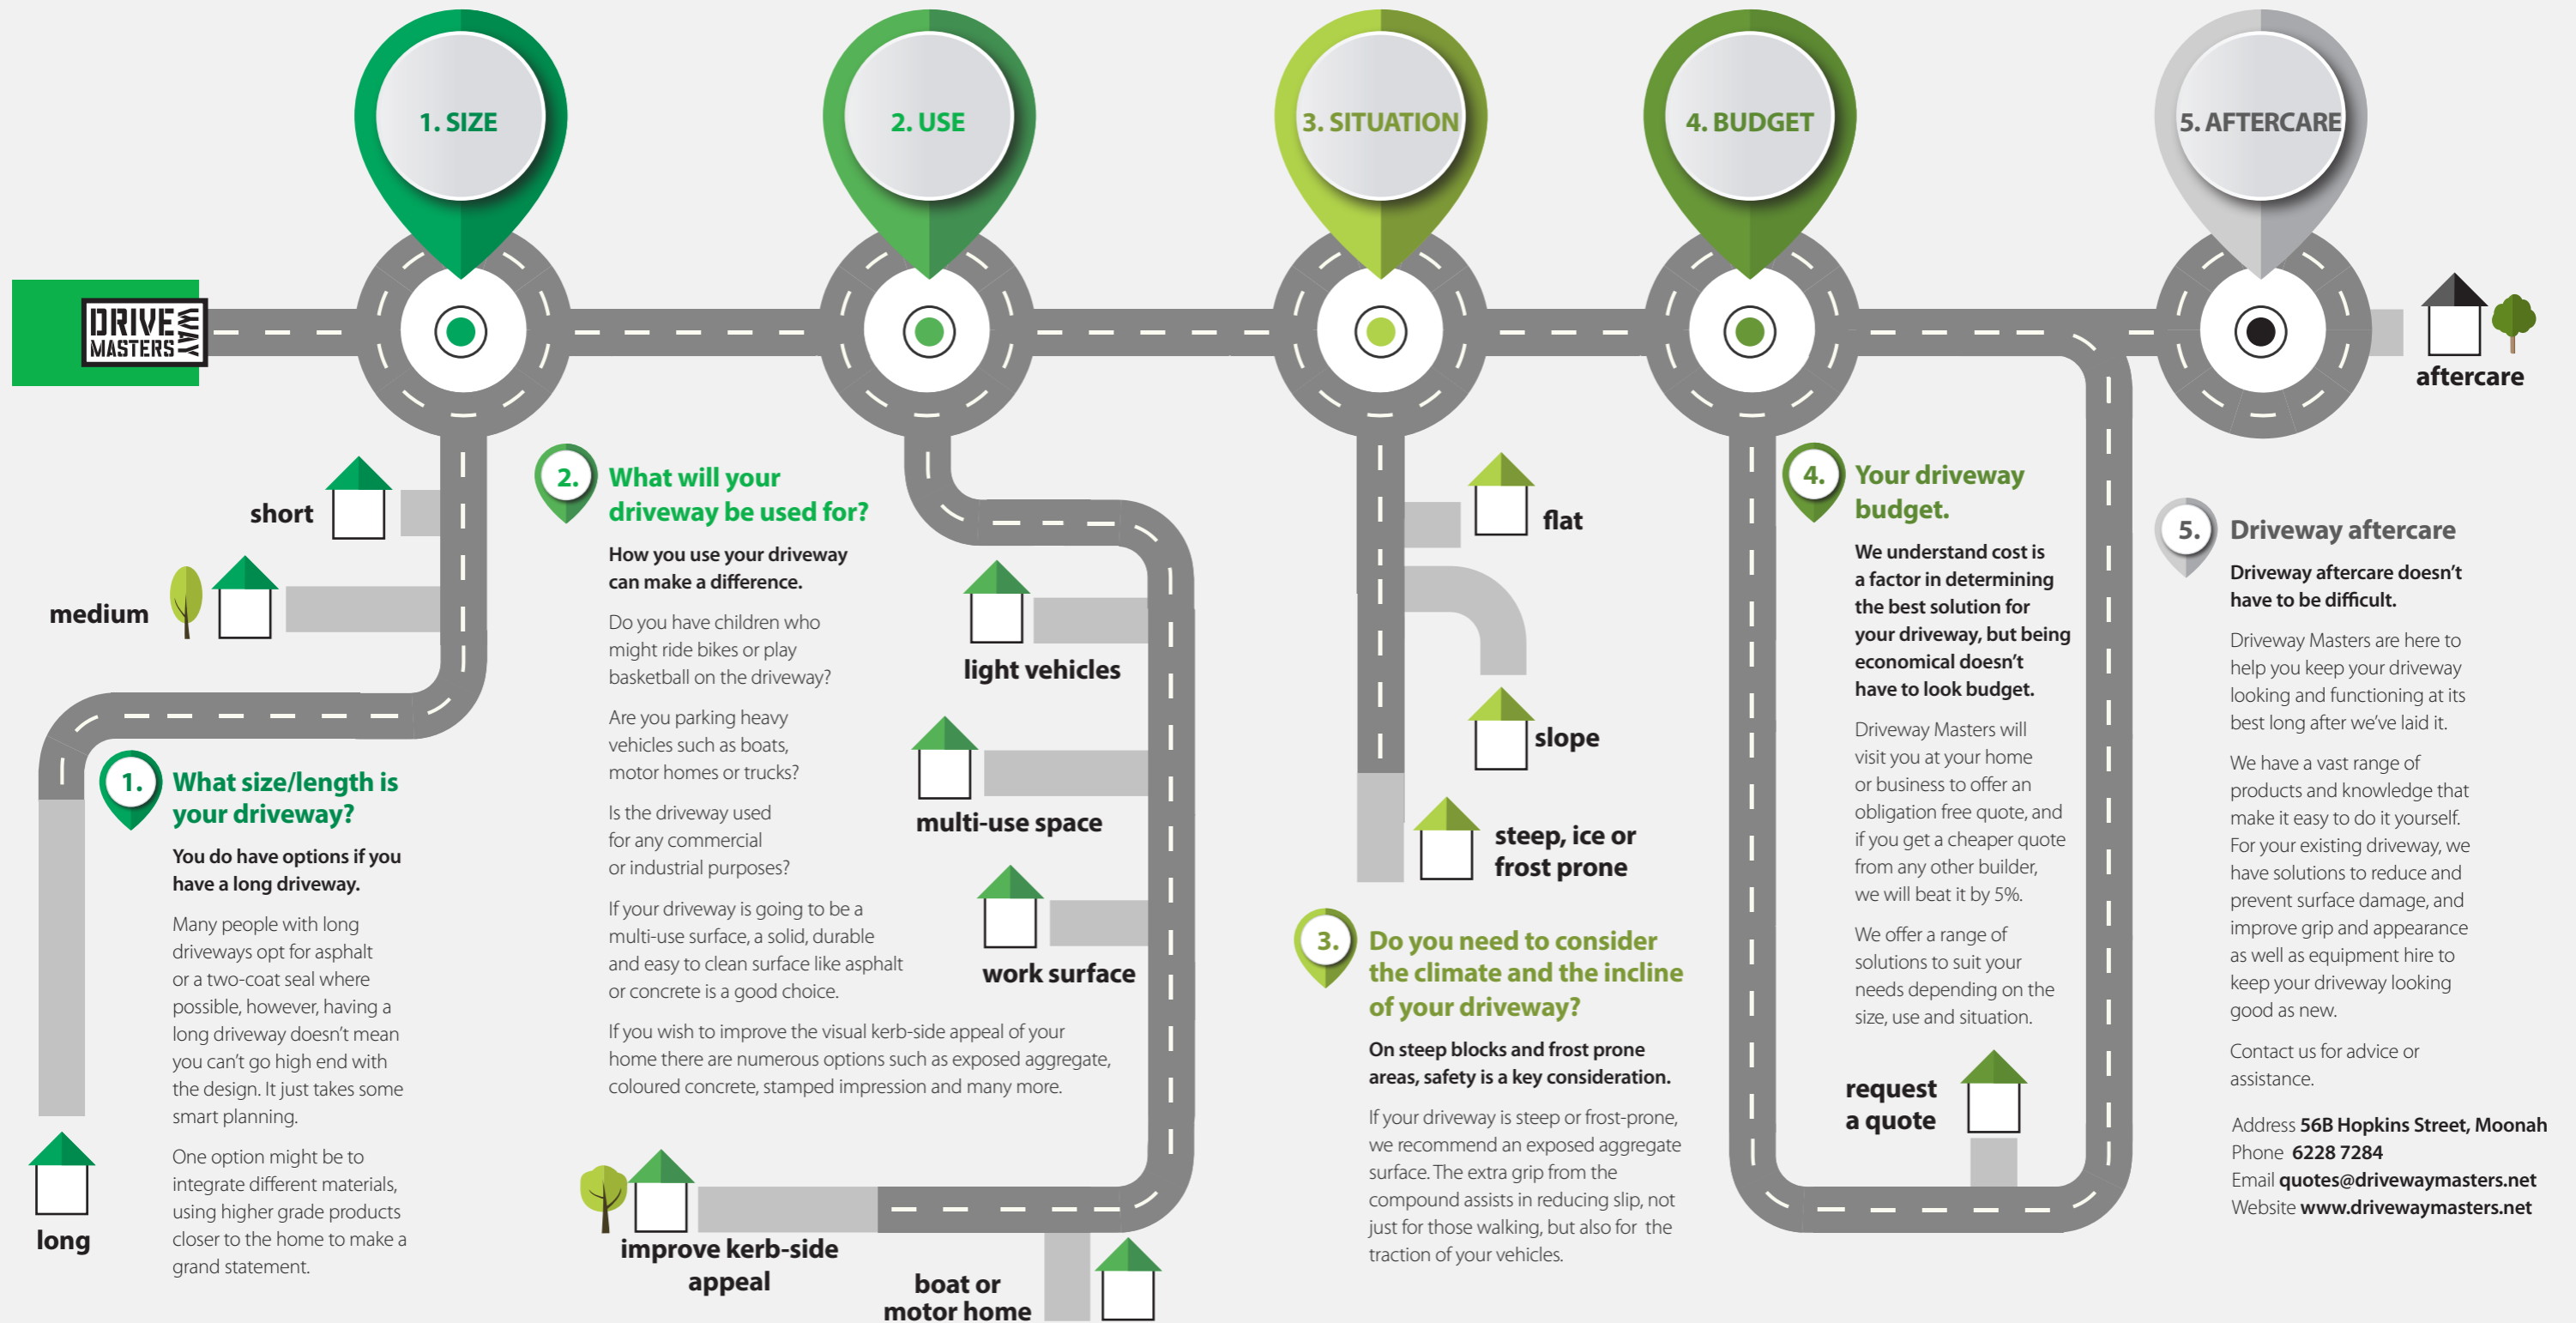

# DRIVEWAY MASTERS will create the right drive for you.

Use the guide and tick boxes below to help determine the best solution for you and your property.

**NEW showroom – 56B Hopkins Street, Moonah.**